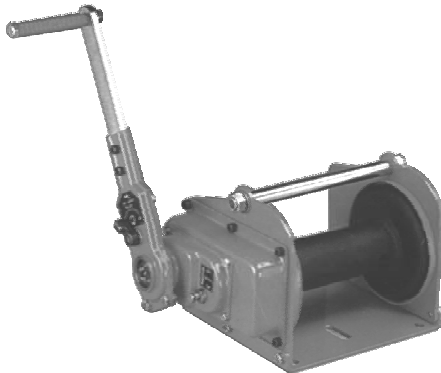

## Heavy Duty Electric Winches

---

- Available in capacities 500kg up to 10 000kg
- Available with drum capacities up to 200 meters

## Heavy Duty Air Winches

---

- Available in capacities 500kg up to 5 000kg
- Available with drum capacities up to 150 meters

## Heavy Duty Hand Winches

---

- Available in capacities 500kg up to 10 000kg
- Available with drum capacities up to 100 meters

## Light Duty Trailer Winches

---

- Available in capacities 250kg up to 1 000kg
- Available with drum capacities up to 20 meters
- Also suitable for webbing