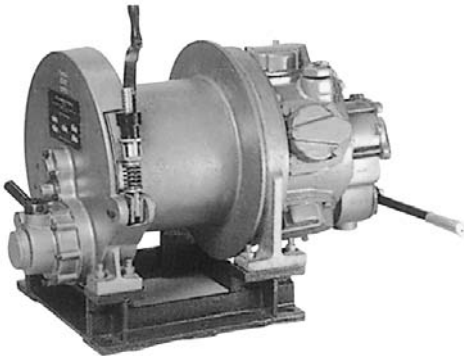

## Heavy Duty Electric Winches

---

- Available in capacities 500kg up to 10 000kg
- Available with drum capacities up to 200 meters

## Heavy Duty Air Winches

---

- Available in capacities 500kg up to 5 000kg
- Available with drum capacities up to 150 meters

## Heavy Duty Hand Winches

---

- Available in capacities 500kg up to 10 000kg
- Available with drum capacities up to 100 meters

## Light Duty Trailer Winches

---

- Available in capacities 250kg up to 1 000kg
- Available with drum capacities up to 20 meters
- Also suitable for webbing