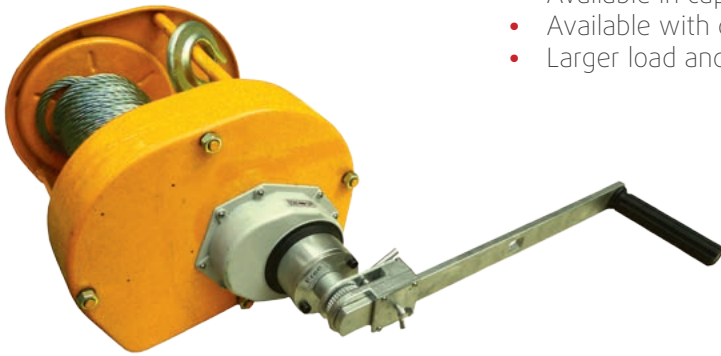

Heavy Duty Electric Winches

Features:

- Available in capacities 500kg up to 10 000kg
- Available with drum capacities up to 200 meters

Heavy Duty Air Winches

Features:

- Available in capacities 500kg up to 5 000kg
- Available with drum capacities up to 150 meters

Heavy Duty Trailer Winches

Features:

- Available in capacities 250kg up to 1 000kg
- Available with drum capacities up to 20 meters
- Also suitable for webbing

Heavy Duty CHW Hand Winch

Features:

- Available in capacities of 1t, 2t and 3t
- Available with drum capacities up to 40 meters as standard
- Larger load and drum capacities available on request

Model	CHW10	CHW20	CHW30	Design Standard	
Capacity (t)	1	2	3	EN13157	
S.W.L.(KN)	1	2	3		
Test Load (KN)	12.15	24.5	36.75		
Cable Diameter (mm)*Length (m)	Ø8x40	Ø10x40	Ø13x40		
Speed Ratio	12.19:1	22.68:1	29.16:1		
The max. handle length(mm)	350	350	350		
Hang Pressure Load (N)	120	120	120		
Overall dimension (mm)	A	Ø76	Ø90		Ø100
	B	Ø175	Ø190		Ø230
	C	154	195		205
	D	110	155		155
	E	Ø18	Ø18		Ø18
	F	443	490		549
	H	214	230		296
Net Weight (kg)	I	170	170	170	
	J	266	300	365	
Net Weight (kg)	19.7	25.1	44.3		